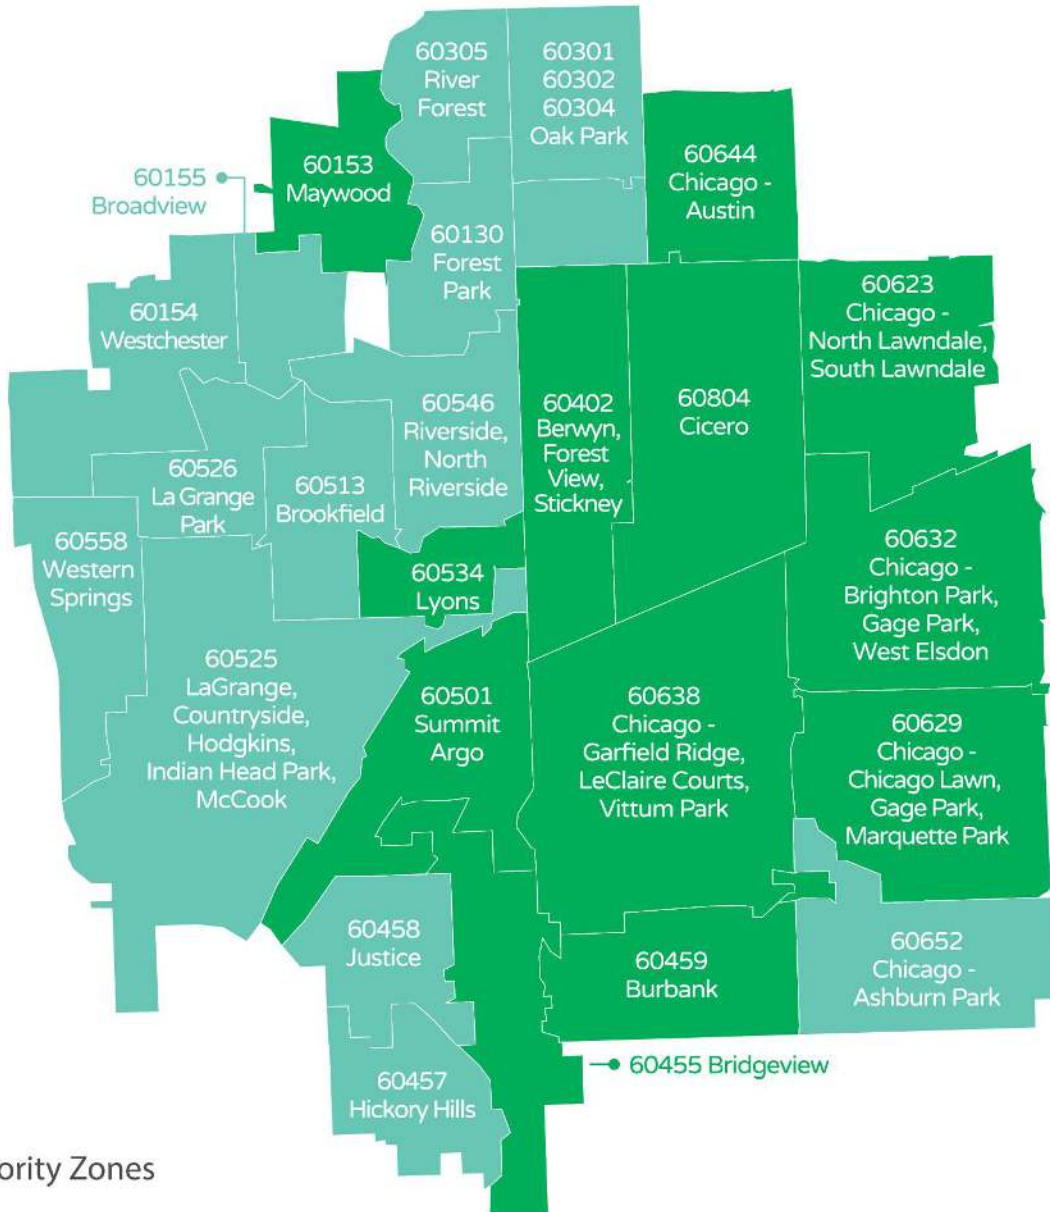

## HCF Funding Area

Priority Zones

## HCF Funding Area

60130 (Forest Park)
60153 (Maywood)
60154 (Westchester)
60155 (Broadview)
60301 (Oak Park)
60302 (Oak Park)
60303 (Oak Park)
60304 (Oak Park)
60305 (River Forest)
60402 (Berwyn, Forest View, Stickney)
60455 (Bridgeview)
60457 (Hickory Hills)
60458 (Justice)
60459 (Burbank)
60501 (Summit, Argo)
60513 (Brookfield)
60525 (LaGrange, Countryside, Hodgkins, Indian Head Park, McCook)
60526 (LaGrange Park)
60534 (Lyons)
60546 (Riverside, North Riverside)
60558 (Western Springs)
60623 (Chicago –North Lawndale, South Lawndale)
60629 (Chicago Lawn)
60632 (Chicago –West Eldson, Brighton Park, Gage Park)
60638 (Chicago -Garfield Ridge, LeClaire Courts, Vittum Park, Clearing, Bedford Park)
60644 (Chicago –Austin)
60652 (Chicago –Ashburn Park)
60804 (Cicero)