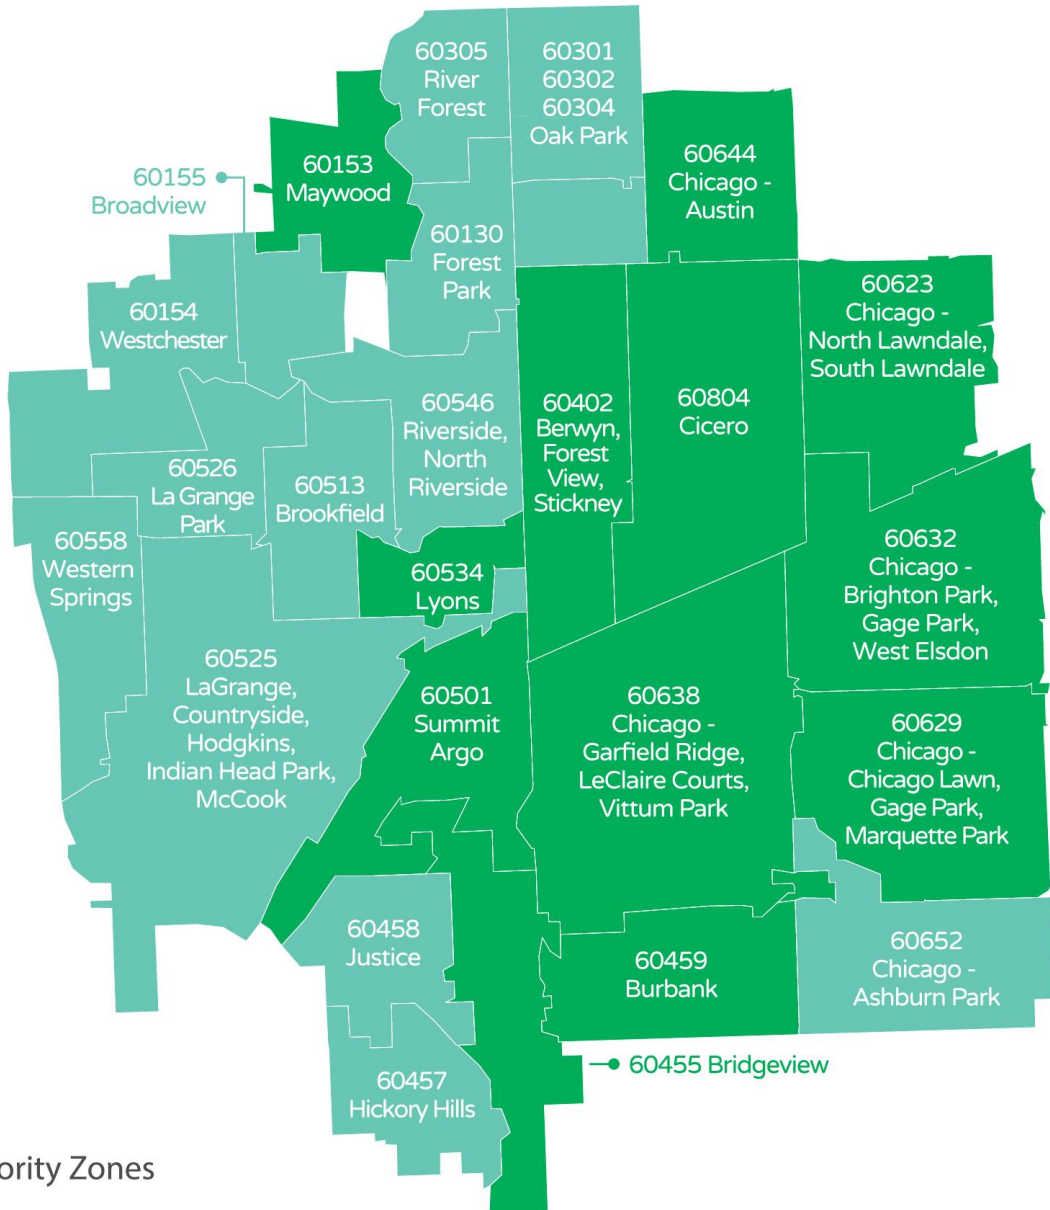

HCF Funding Area

Priority Zones

HCF Funding Area

60130 (Forest Park)
60153 (Maywood)
60154 (Westchester)
60155 (Broadview)
60301 (Oak Park)
60302 (Oak Park)
60303 (Oak Park)
60304 (Oak Park)
60305 (River Forest)
60402 (Berwyn, Forest View, Stickney)
60455 (Bridgeview)
60457 (Hickory Hills)
60458 (Justice)
60459 (Burbank)
60501 (Summit, Argo)
60513 (Brookfield)
60525 (LaGrange, Countryside, Hodgkins, Indian Head Park, McCook)
60526 (LaGrange Park)
60534 (Lyons)
60546 (Riverside, North Riverside)
60558 (Western Springs)
60623 (Chicago –North Lawndale, South Lawndale)
60629 (Chicago Lawn)
60632 (Chicago –West Eldson, Brighton Park, Gage Park)
60638 (Chicago -Garfield Ridge, LeClaire Courts, Vittum Park, Clearing, Bedford Park)
60644 (Chicago –Austin)
60652 (Chicago –Ashburn Park)
60804 (Cicero)