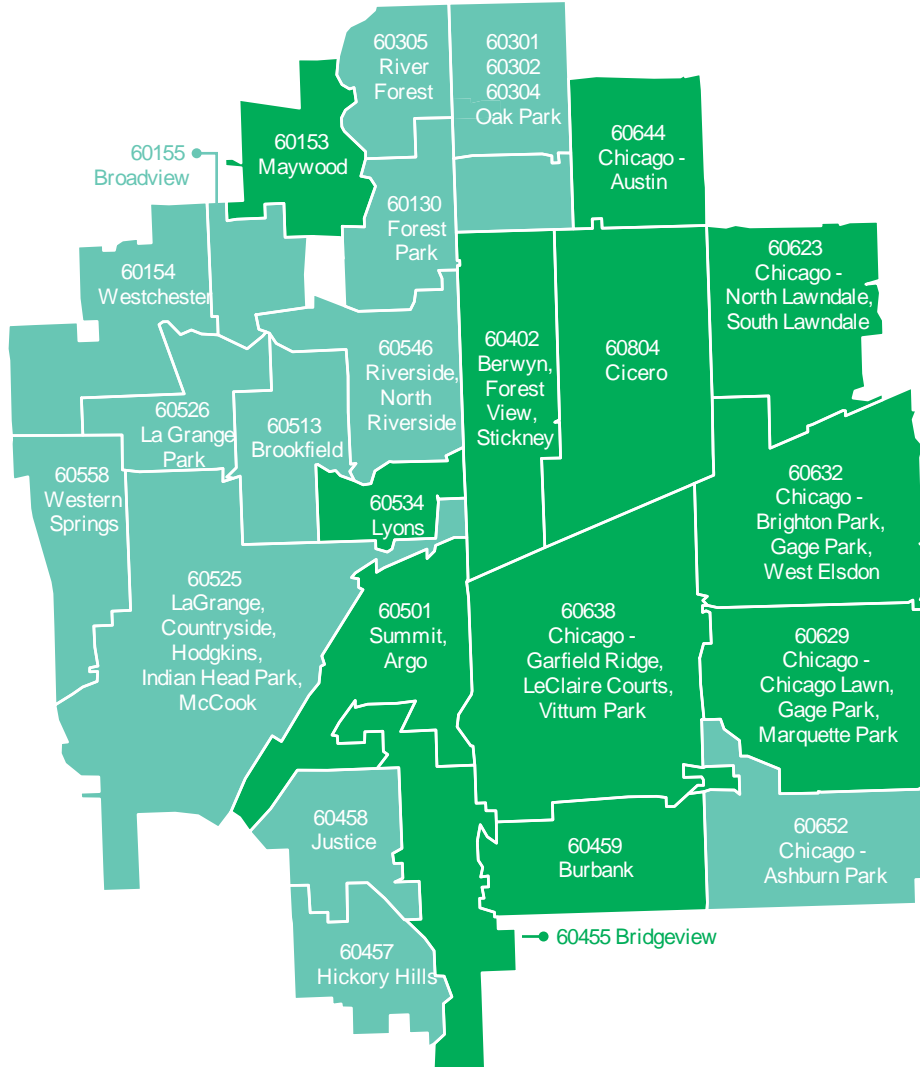

HCF FUNDING AREA

 Legacy & Equity Zone

60130 (Forest Park)  
60153 (Maywood)  
60154 (Westchester)  
60155 (Broadview)  
60301 (Oak Park)  
60302 (Oak Park)  
60304 (Oak Park)  
60305 (River Forest)  
60402 (Berwyn, Forest View, Stickney)  
60455 (Bridgeview)  
60457 (Hickory Hills)  
60458 (Justice)  
60459 (Burbank)  
60501 (Summit, Argo)  
60513 (Brookfield)  
60525 (LaGrange, Countryside, Hodgkins, Indian Head Park, McCook)  
60526 (LaGrange Park)  
60534 (Lyons)  
60546 (Riverside, North Riverside)  
60558 (Western Springs)  
60623 (Chicago –North Lawndale, South Lawndale)  
60629 (Chicago Lawn)  
60632 (Chicago –West Eldson, Brighton Park, Gage Park)  
60638 (Chicago -Garfield Ridge, LeClaire Courts, Vittum Park, Clearing, Bedford Park)  
60644 (Chicago –Austin)  
60652 (Chicago –Ashburn Park)  
60804 (Cicero)